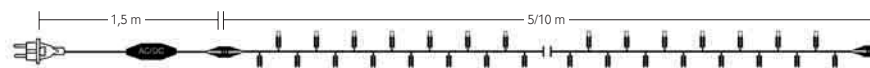

Stringhe FLASH LED

CODICE	Descrizione	Lunghezza	Watt	Colore	Cavo	Connessioni	
4501317	50+10 LED	5 m	5	FLASH		max 40	8 pz.
4501315	50+10 LED	5 m	5	FLASH		max 40	8 pz.
4501347	100+20 LED	10 m	8	FLASH		max 20	6 pz.
4501345	100+20 LED	10 m	8	FLASH		max 20	6 pz.
4501376	100+20 LED	10 m	8	FLASH		max 20	6 pz. NEW!
4501377	100+20 LED	10 m	8	FLASH		max 20	6 pz. NEW!
4501378	100+20 LED	10 m	8	FLASH		max 20	6 pz. NEW!
4501379	100+20 LED	10 m	8	FLASH		max 20	6 pz. NEW!

- Interspazio LED 8 cm
- Connettori maschio/femmina IP44
- Cavo bianco tipo H03RN-F 2x0,5 mm²
- Cavo alimentazione nero H05RN-F 2x1 mm²

Ricambi

CODICE	Descrizione	Dimensioni	Watt	Colore	Cavo	Connessioni	
4501142	Cavo alimentazione	1,5 m	max 500	-		-	1 pz.